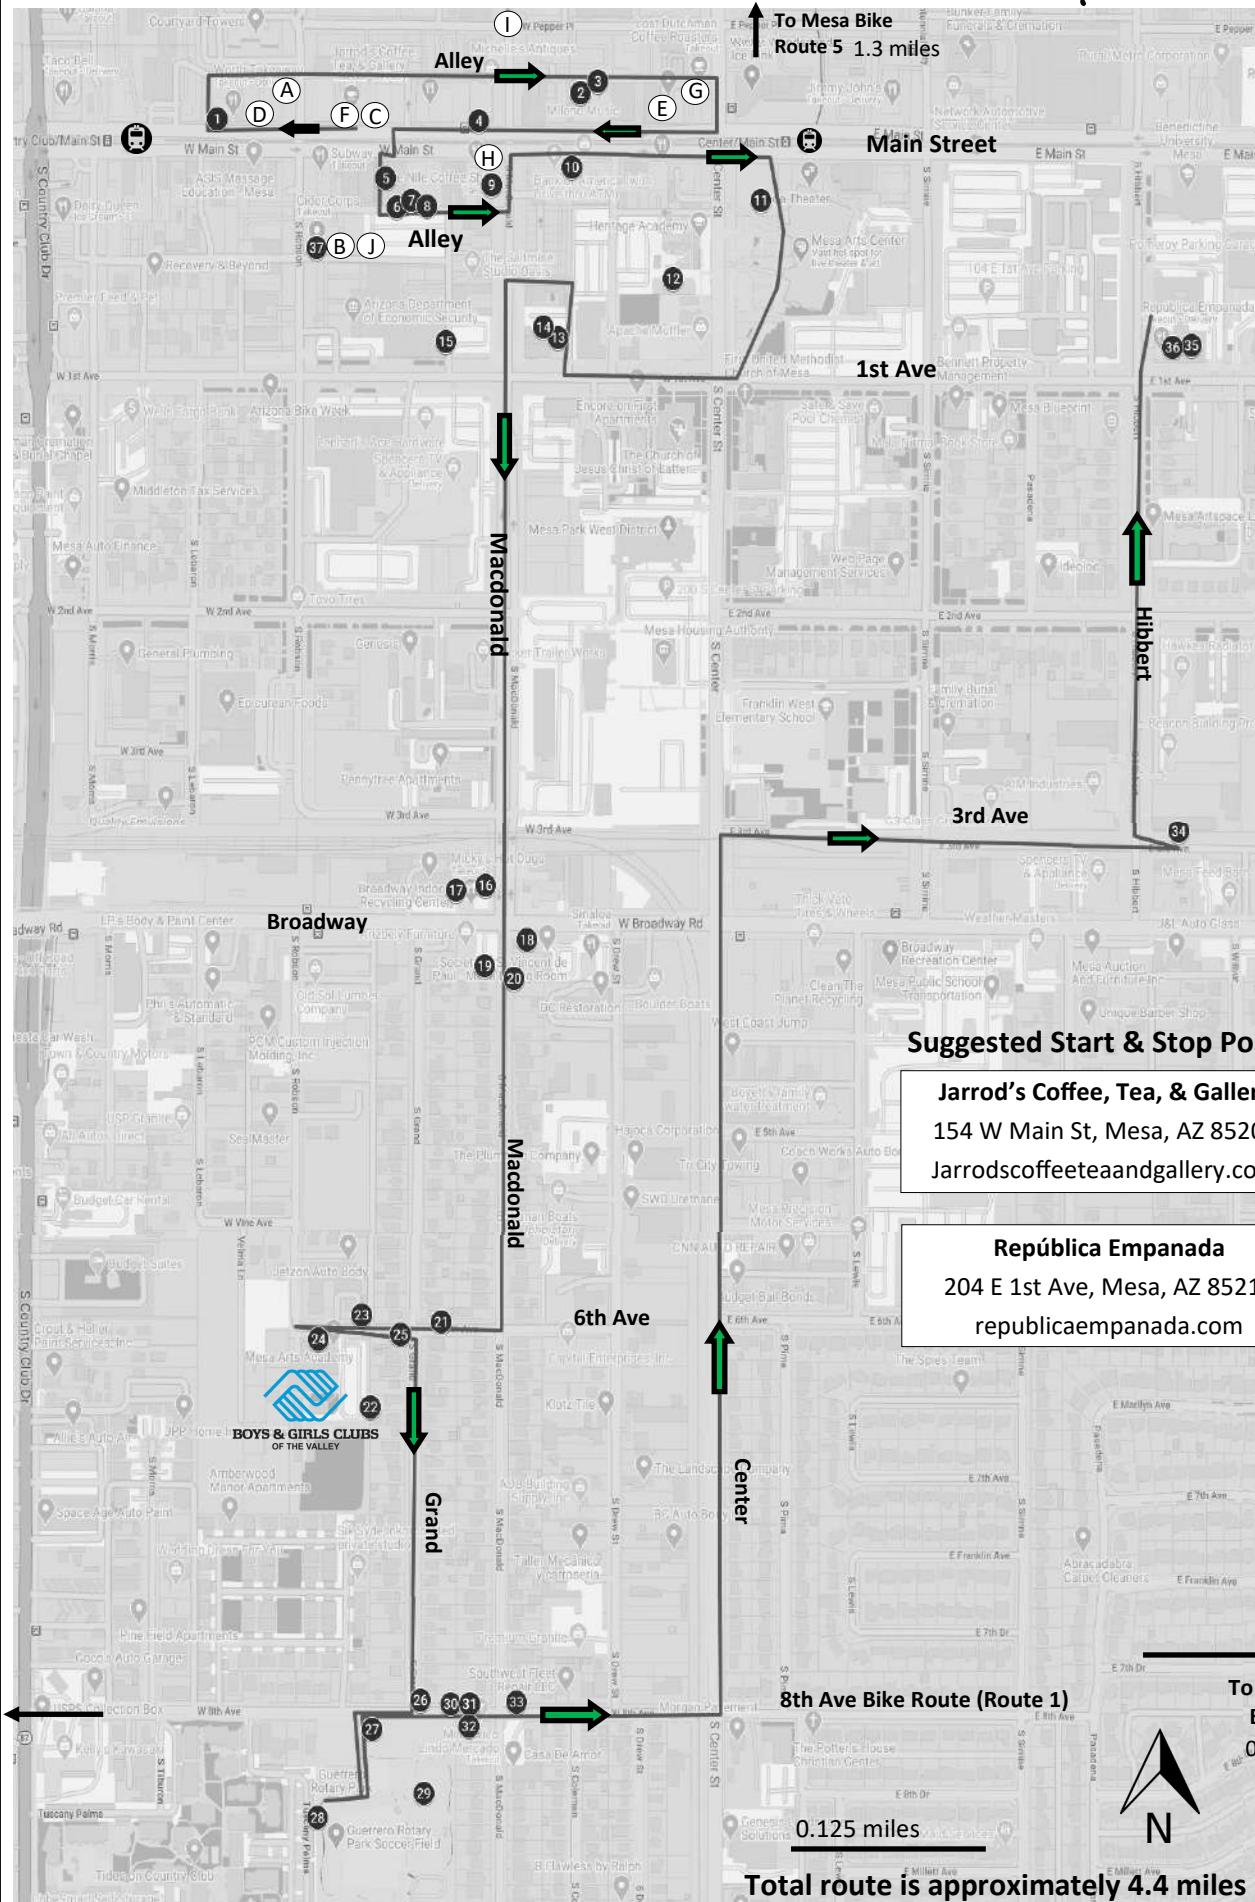

Downtown Mesa Murals Bike Tour

Suggested Start & Stop Points

Jarrold's Coffee, Tea, & Gallery
 154 W Main St, Mesa, AZ 85201
Jarroldscoffeeteaandgallery.com

República Empanada
 204 E 1st Ave, Mesa, AZ 85210
republicaempanada.com